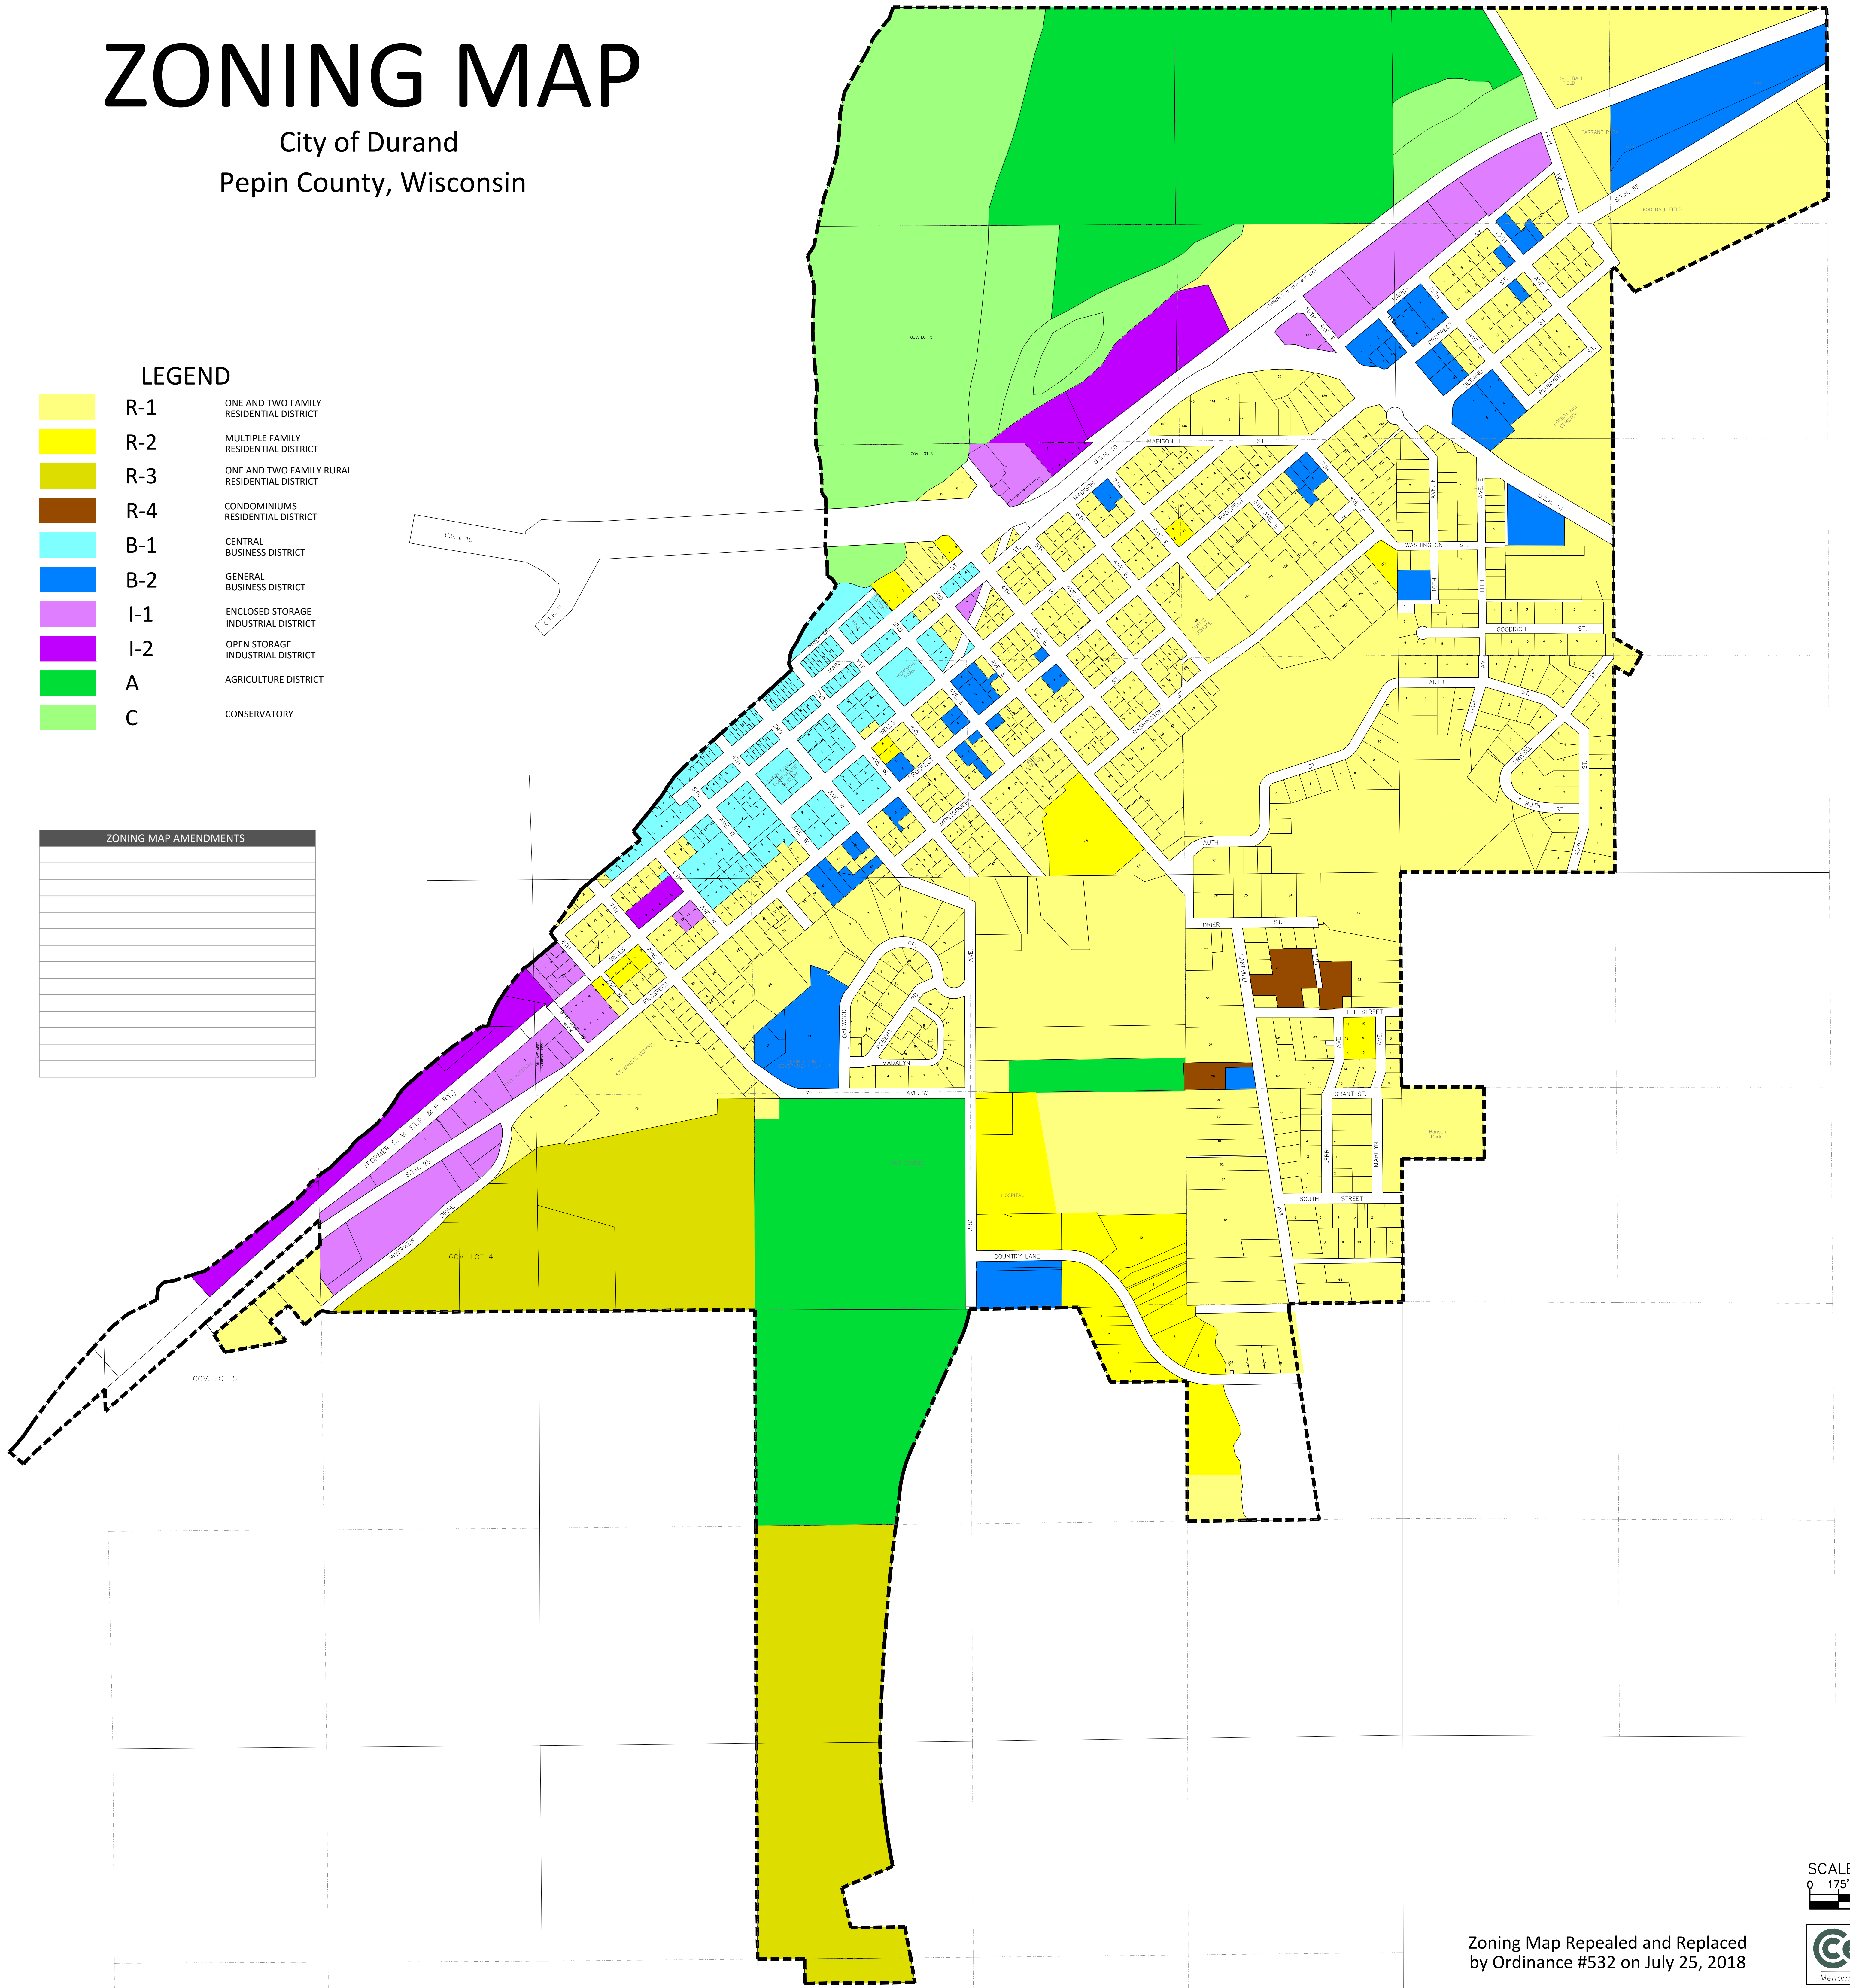

# ZONING MAP

City of Durand  
Pepin County, Wisconsin

## LEGEND

	R-1	ONE AND TWO FAMILY RESIDENTIAL DISTRICT
	R-2	MULTIPLE FAMILY RESIDENTIAL DISTRICT
	R-3	ONE AND TWO FAMILY RURAL RESIDENTIAL DISTRICT
	R-4	CONDOMINIUMS RESIDENTIAL DISTRICT
	B-1	CENTRAL BUSINESS DISTRICT
	B-2	GENERAL BUSINESS DISTRICT
	I-1	ENCLOSED STORAGE INDUSTRIAL DISTRICT
	I-2	OPEN STORAGE INDUSTRIAL DISTRICT
	A	AGRICULTURE DISTRICT
	C	CONSERVATORY

ZONING MAP AMENDMENTS

SCALE:  
0 175' 350' 700'

Zoning Map Repealed and Replaced  
by Ordinance #532 on July 25, 2018