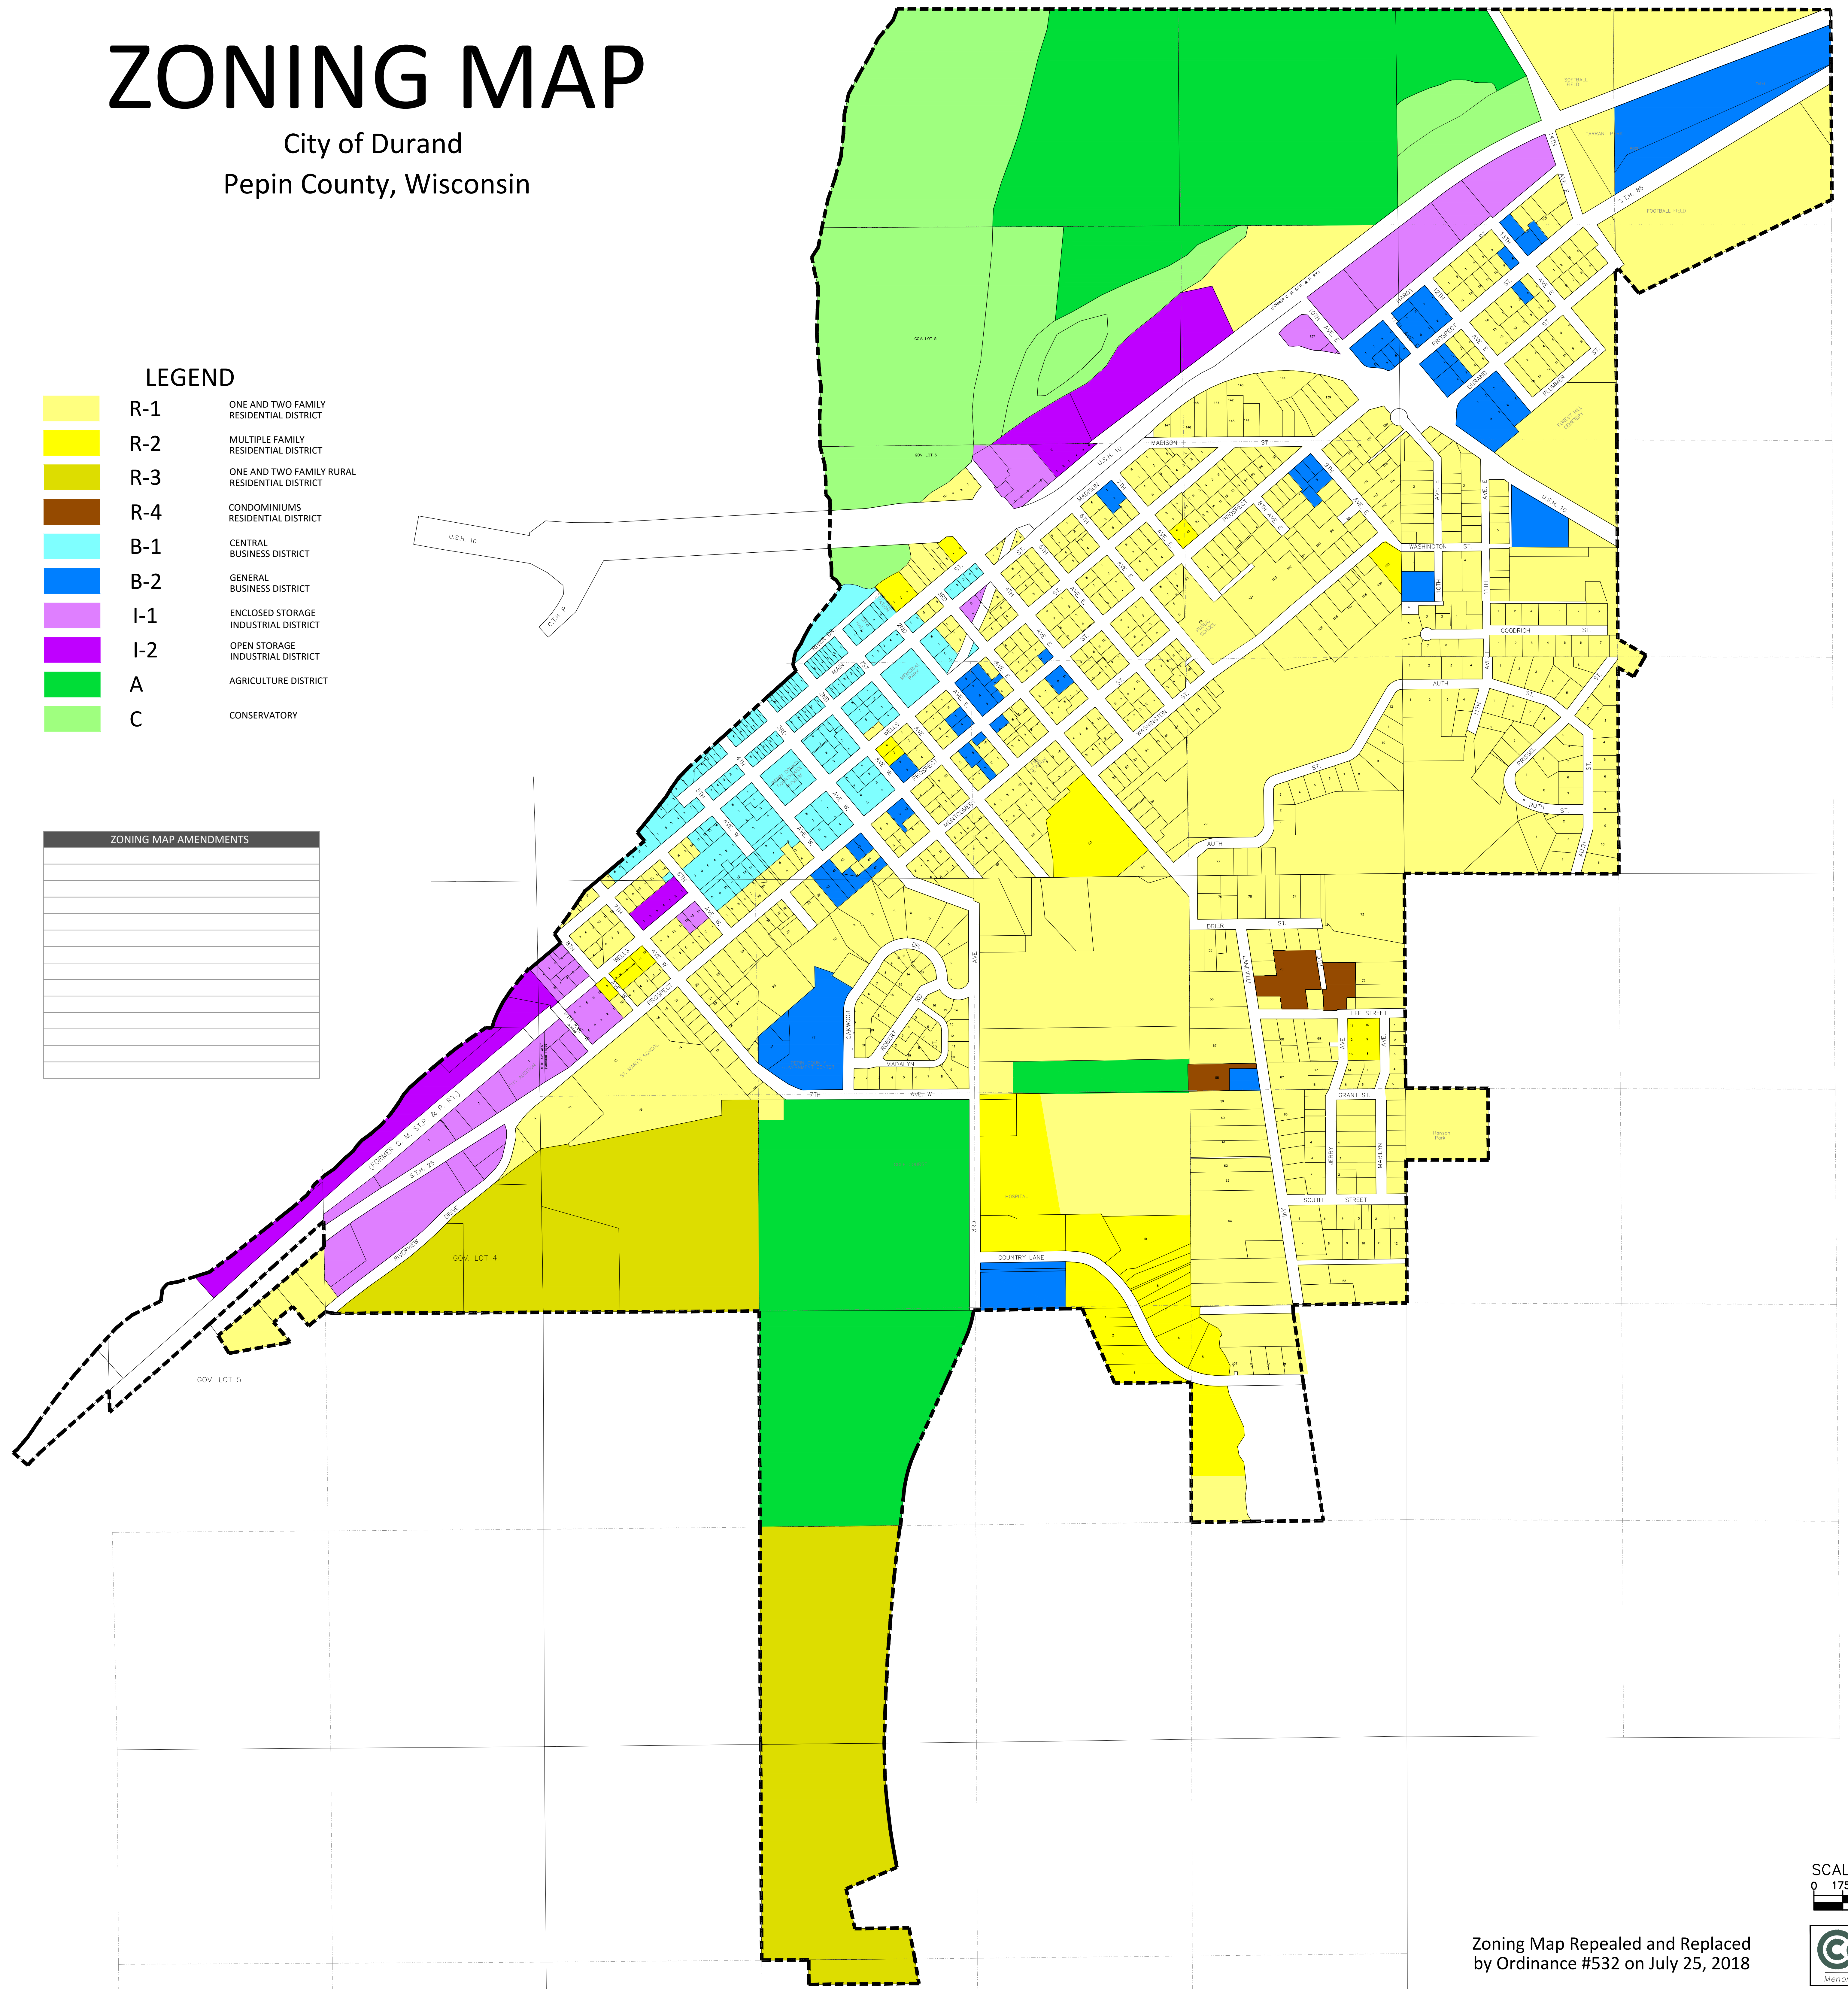

# ZONING MAP

City of Durand  
Pepin County, Wisconsin

## LEGEND

[Light Yellow Box]	R-1	ONE AND TWO FAMILY RESIDENTIAL DISTRICT
[Yellow Box]	R-2	MULTIPLE FAMILY RESIDENTIAL DISTRICT
[Yellow-Green Box]	R-3	ONE AND TWO FAMILY RURAL RESIDENTIAL DISTRICT
[Brown Box]	R-4	CONDOMINIUMS RESIDENTIAL DISTRICT
[Cyan Box]	B-1	CENTRAL BUSINESS DISTRICT
[Blue Box]	B-2	GENERAL BUSINESS DISTRICT
[Purple Box]	I-1	ENCLOSED STORAGE INDUSTRIAL DISTRICT
[Magenta Box]	I-2	OPEN STORAGE INDUSTRIAL DISTRICT
[Green Box]	A	AGRICULTURE DISTRICT
[Light Green Box]	C	CONSERVATORY

### ZONING MAP AMENDMENTS

SCALE:  
0 175' 350' 700'

Zoning Map Repealed and Replaced  
by Ordinance #532 on July 25, 2018