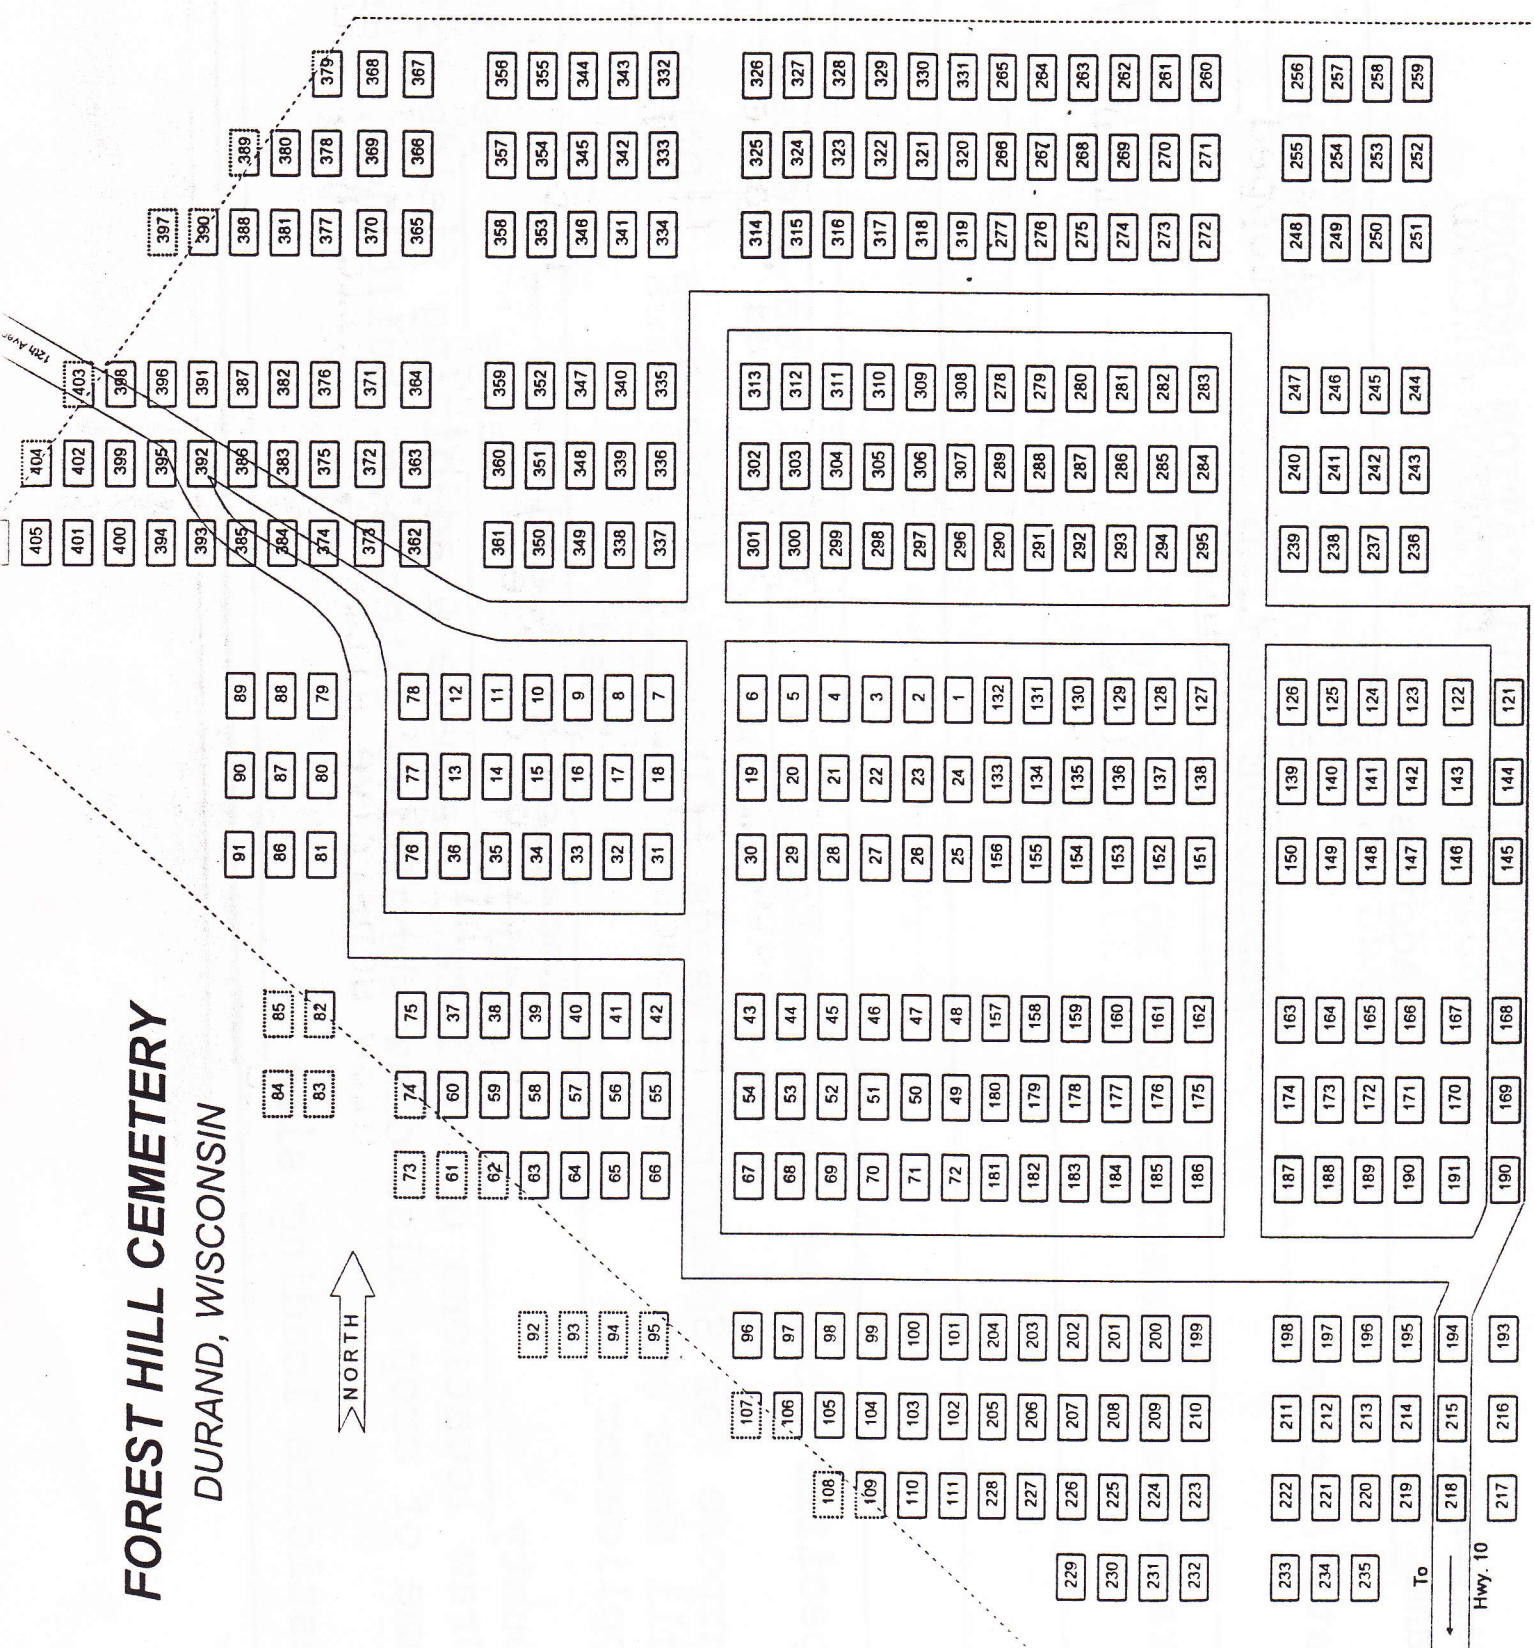

FOREST HILL CEMETERY

DURAND, WISCONSIN

12th Ave

To
←
Hwy. 10